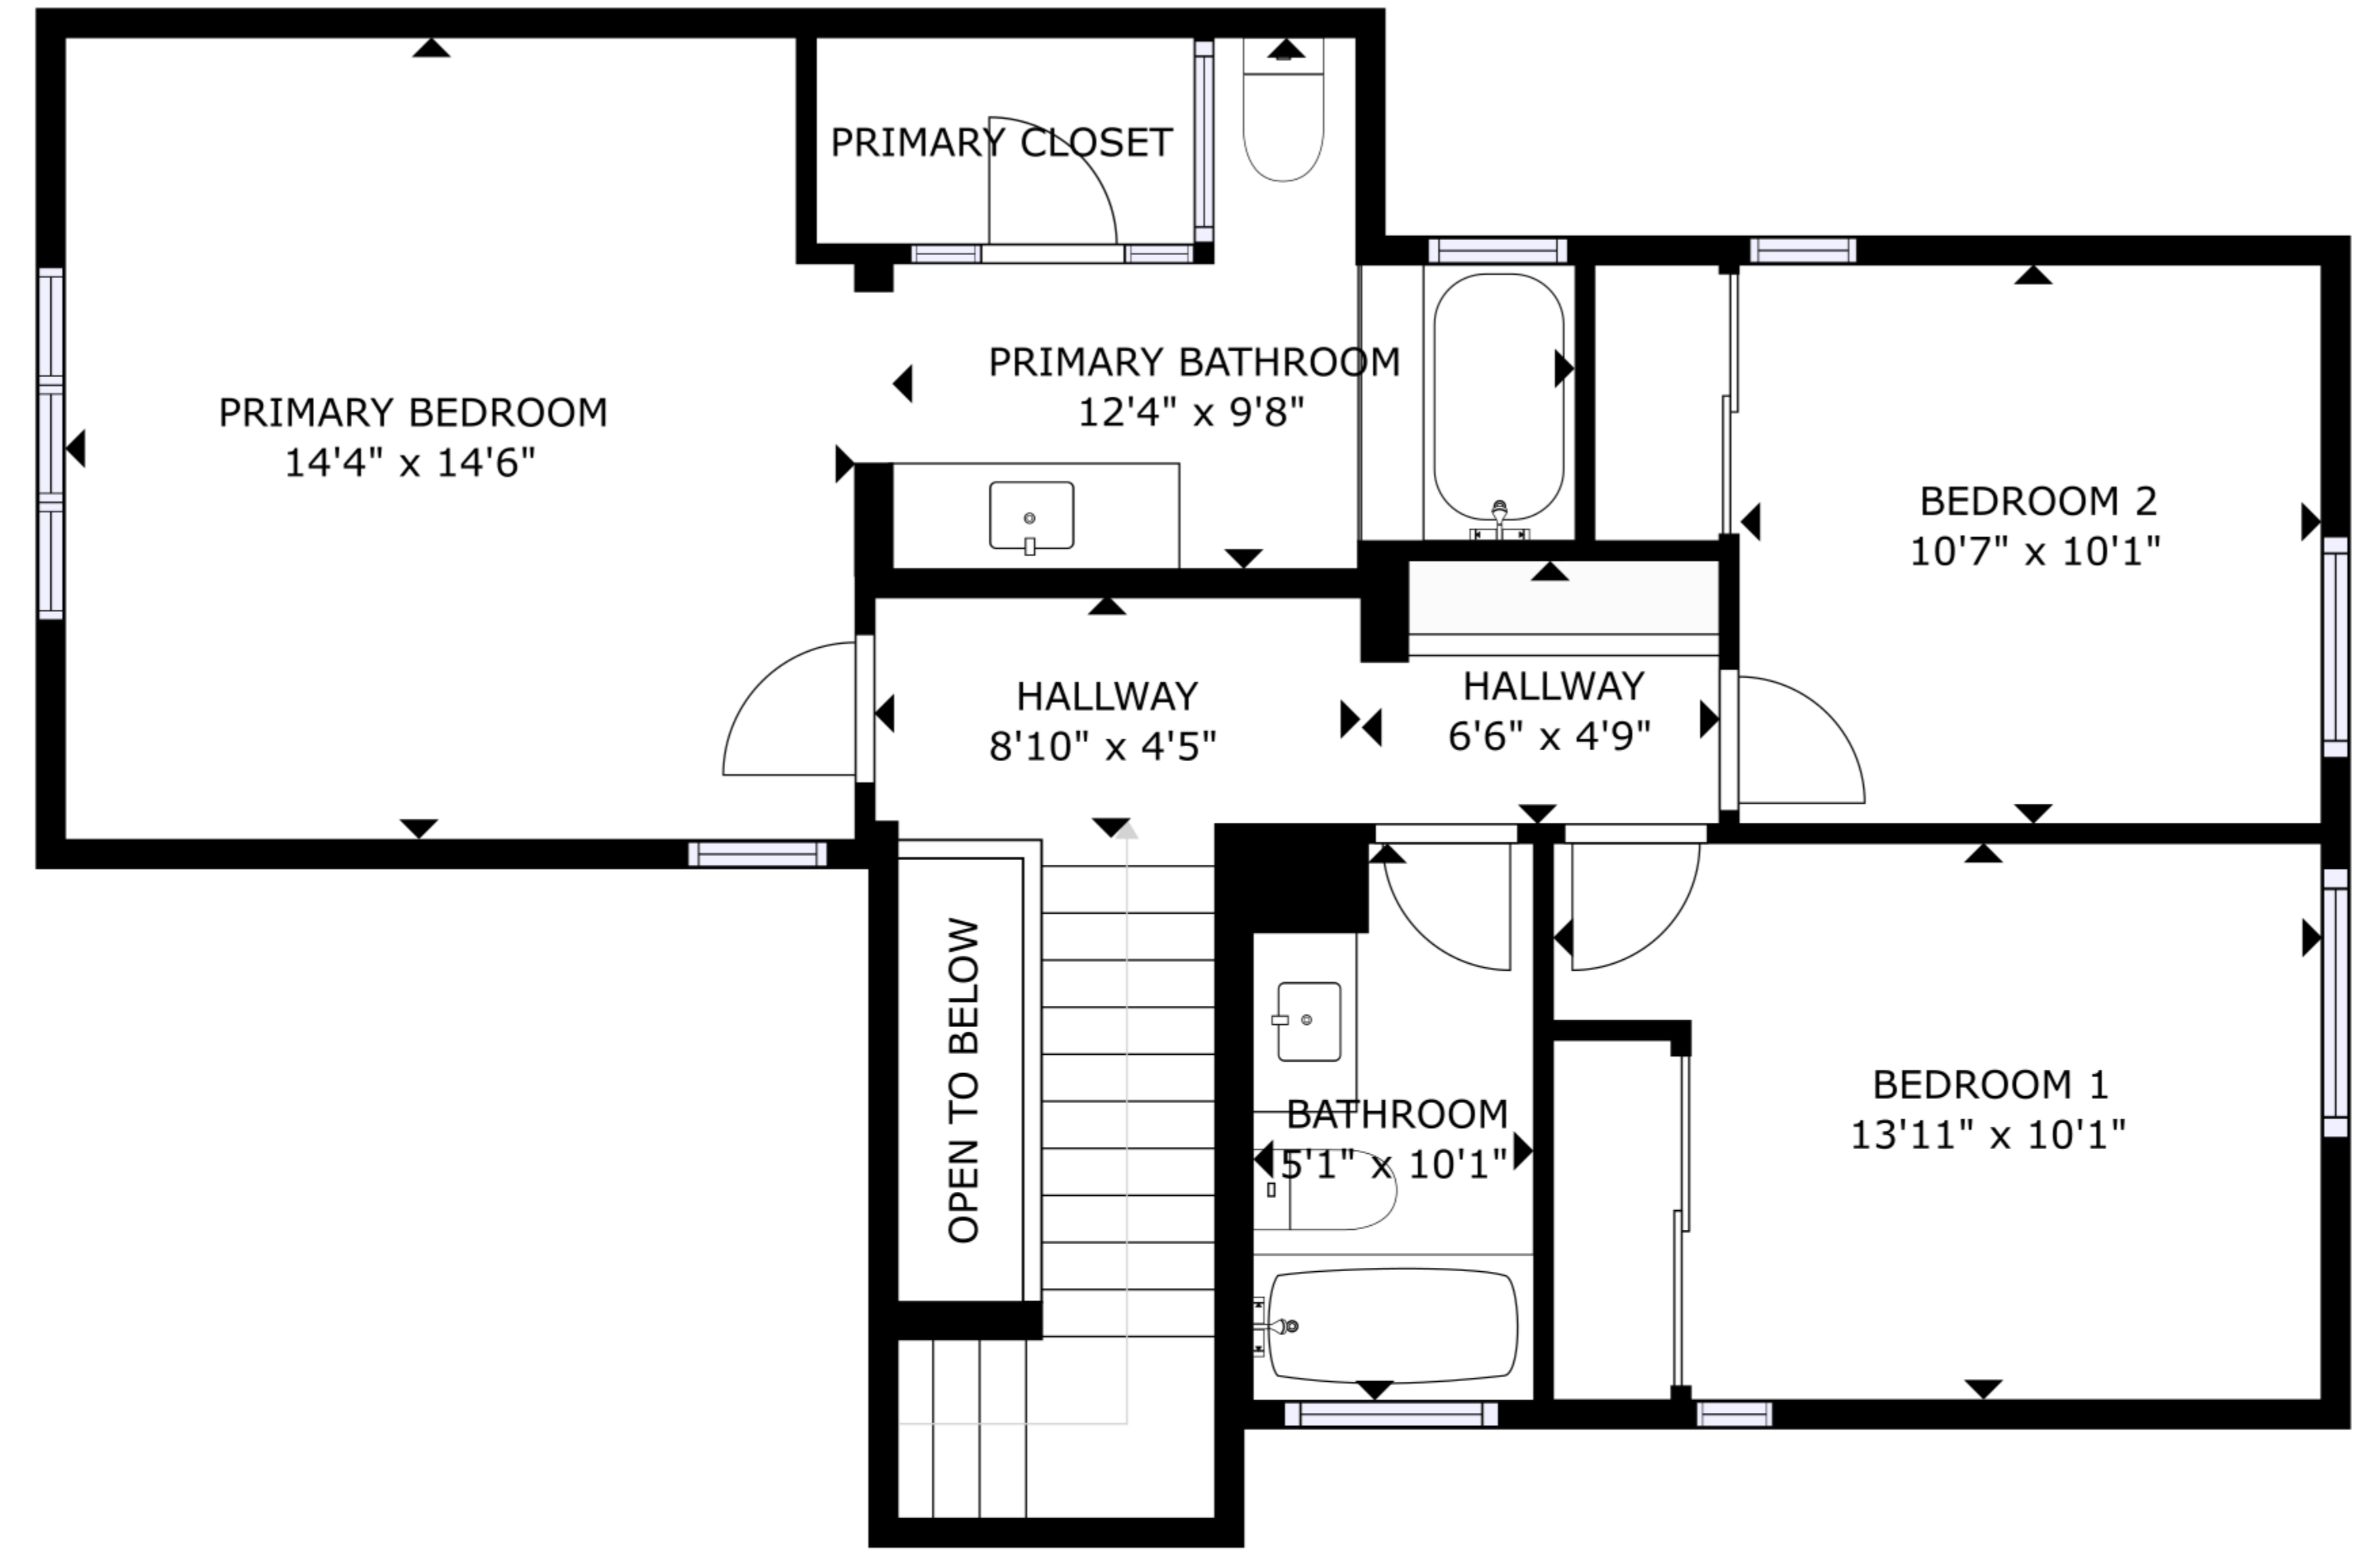

FLOOR 1

FLOOR 2

GROSS INTERNAL AREA
 FLOOR 1: 862 sq ft, FLOOR 2: 770 sq ft
 TOTAL: 1632 sq ft
 SIZES AND DIMENSIONS ARE APPROXIMATE, ACTUAL MAY VARY.