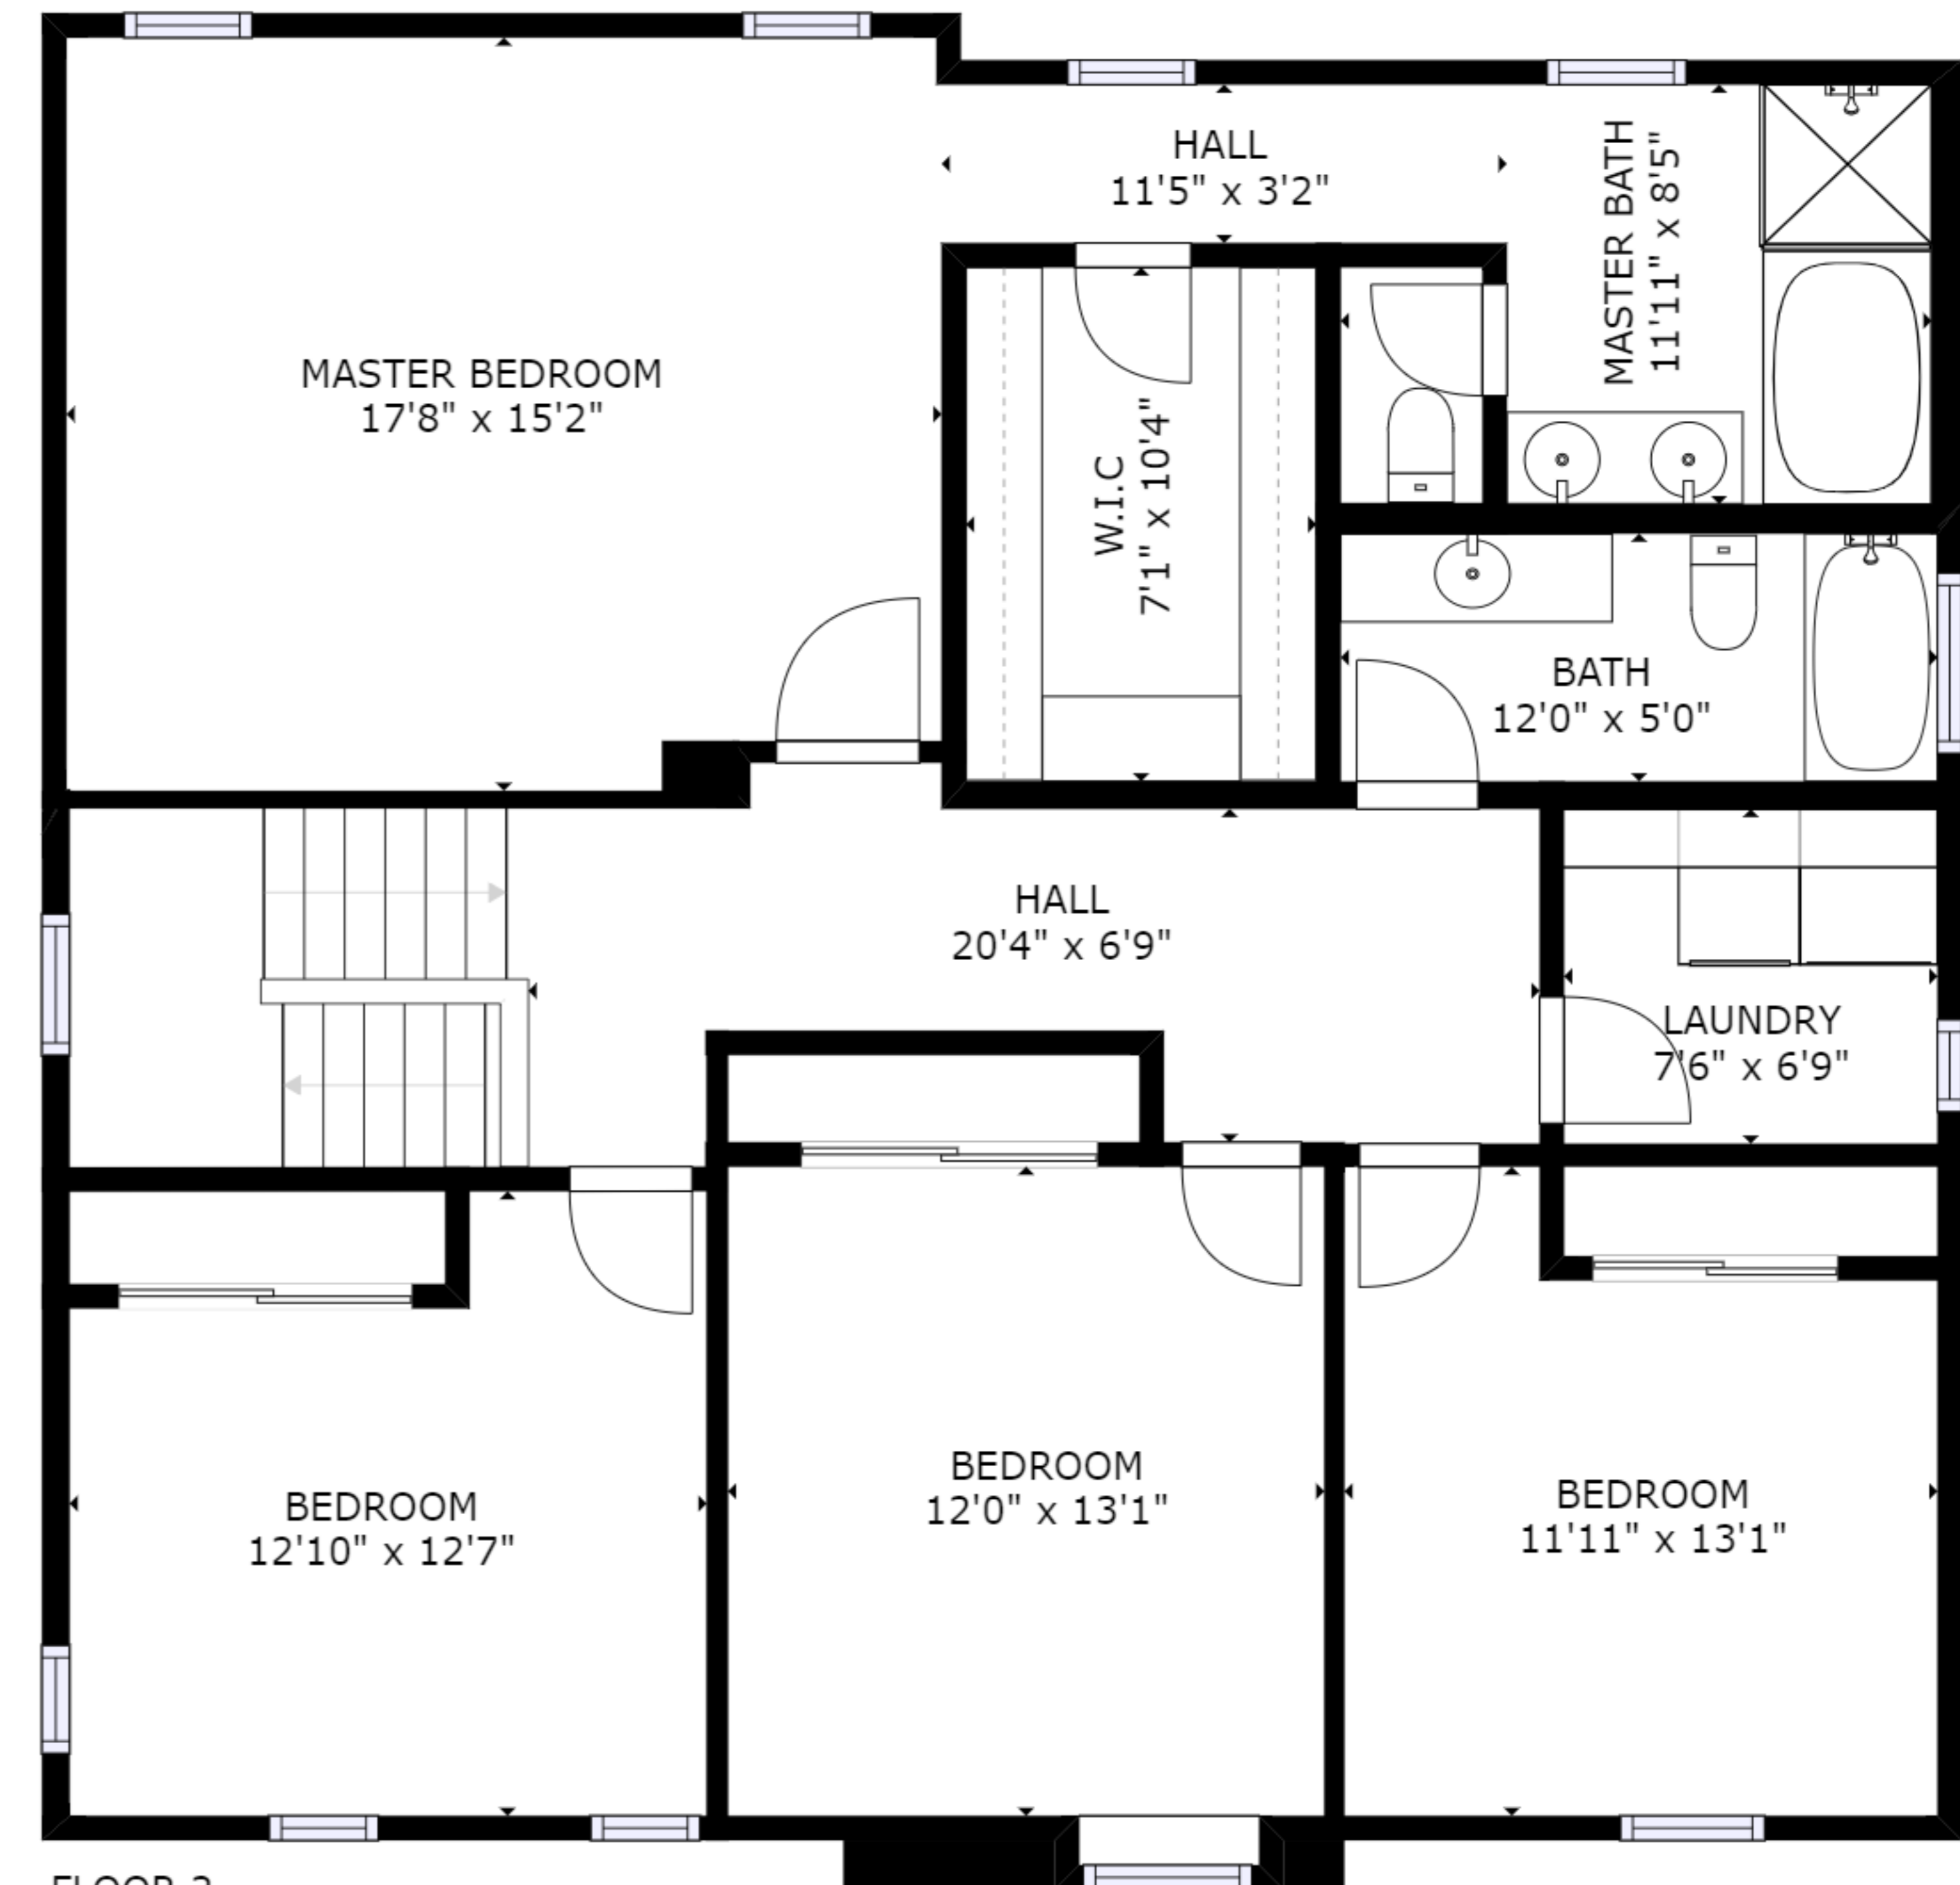

FLOOR 1

FLOOR 2

GROSS INTERNAL AREA  
 FLOOR 1: 914 sq ft, FLOOR 2: 1333 sq ft  
 TOTAL: 2246 sq ft  
 SIZES AND DIMENSIONS ARE APPROXIMATE, ACTUAL MAY VARY.